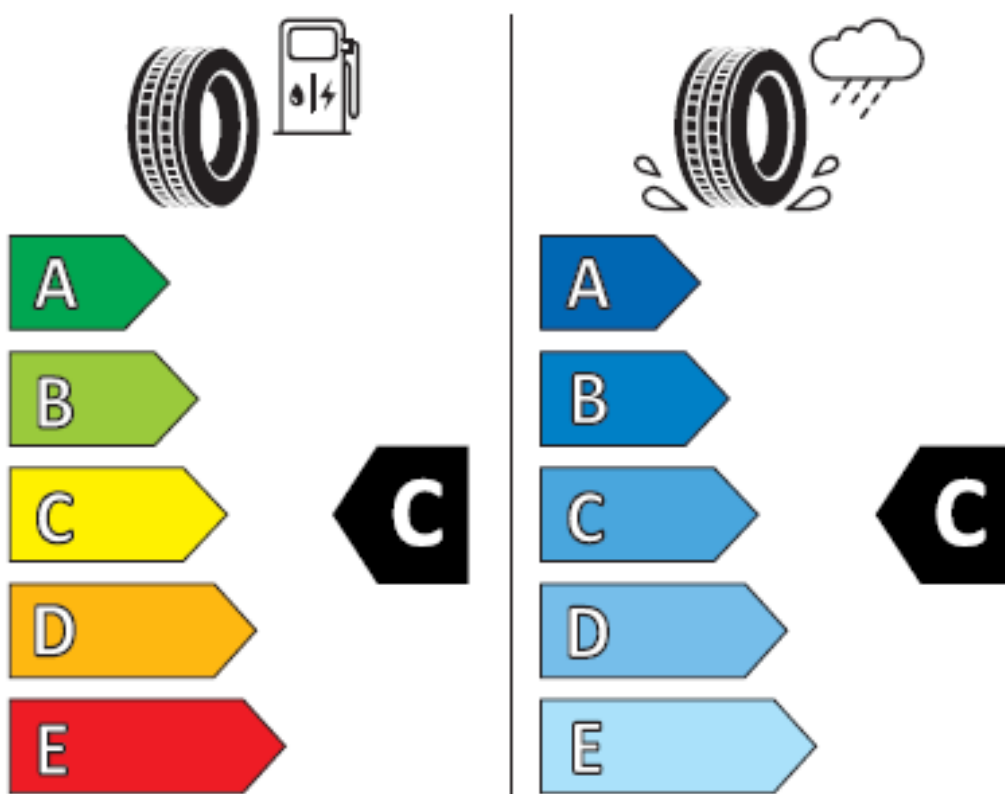

MG3 Comfort:

ENERG ⚡

KUMHO HS63

2341823

185/65 R15 88 H

C1

2020/740

MG3 Comfort+, Luxury:

ENERG ⚡

KUMHO HS63

2330523

195/55 R16 87 H

C1

2020/740

MG3 Comfort helyettes OEÑ gumi:

ENERG ⚡